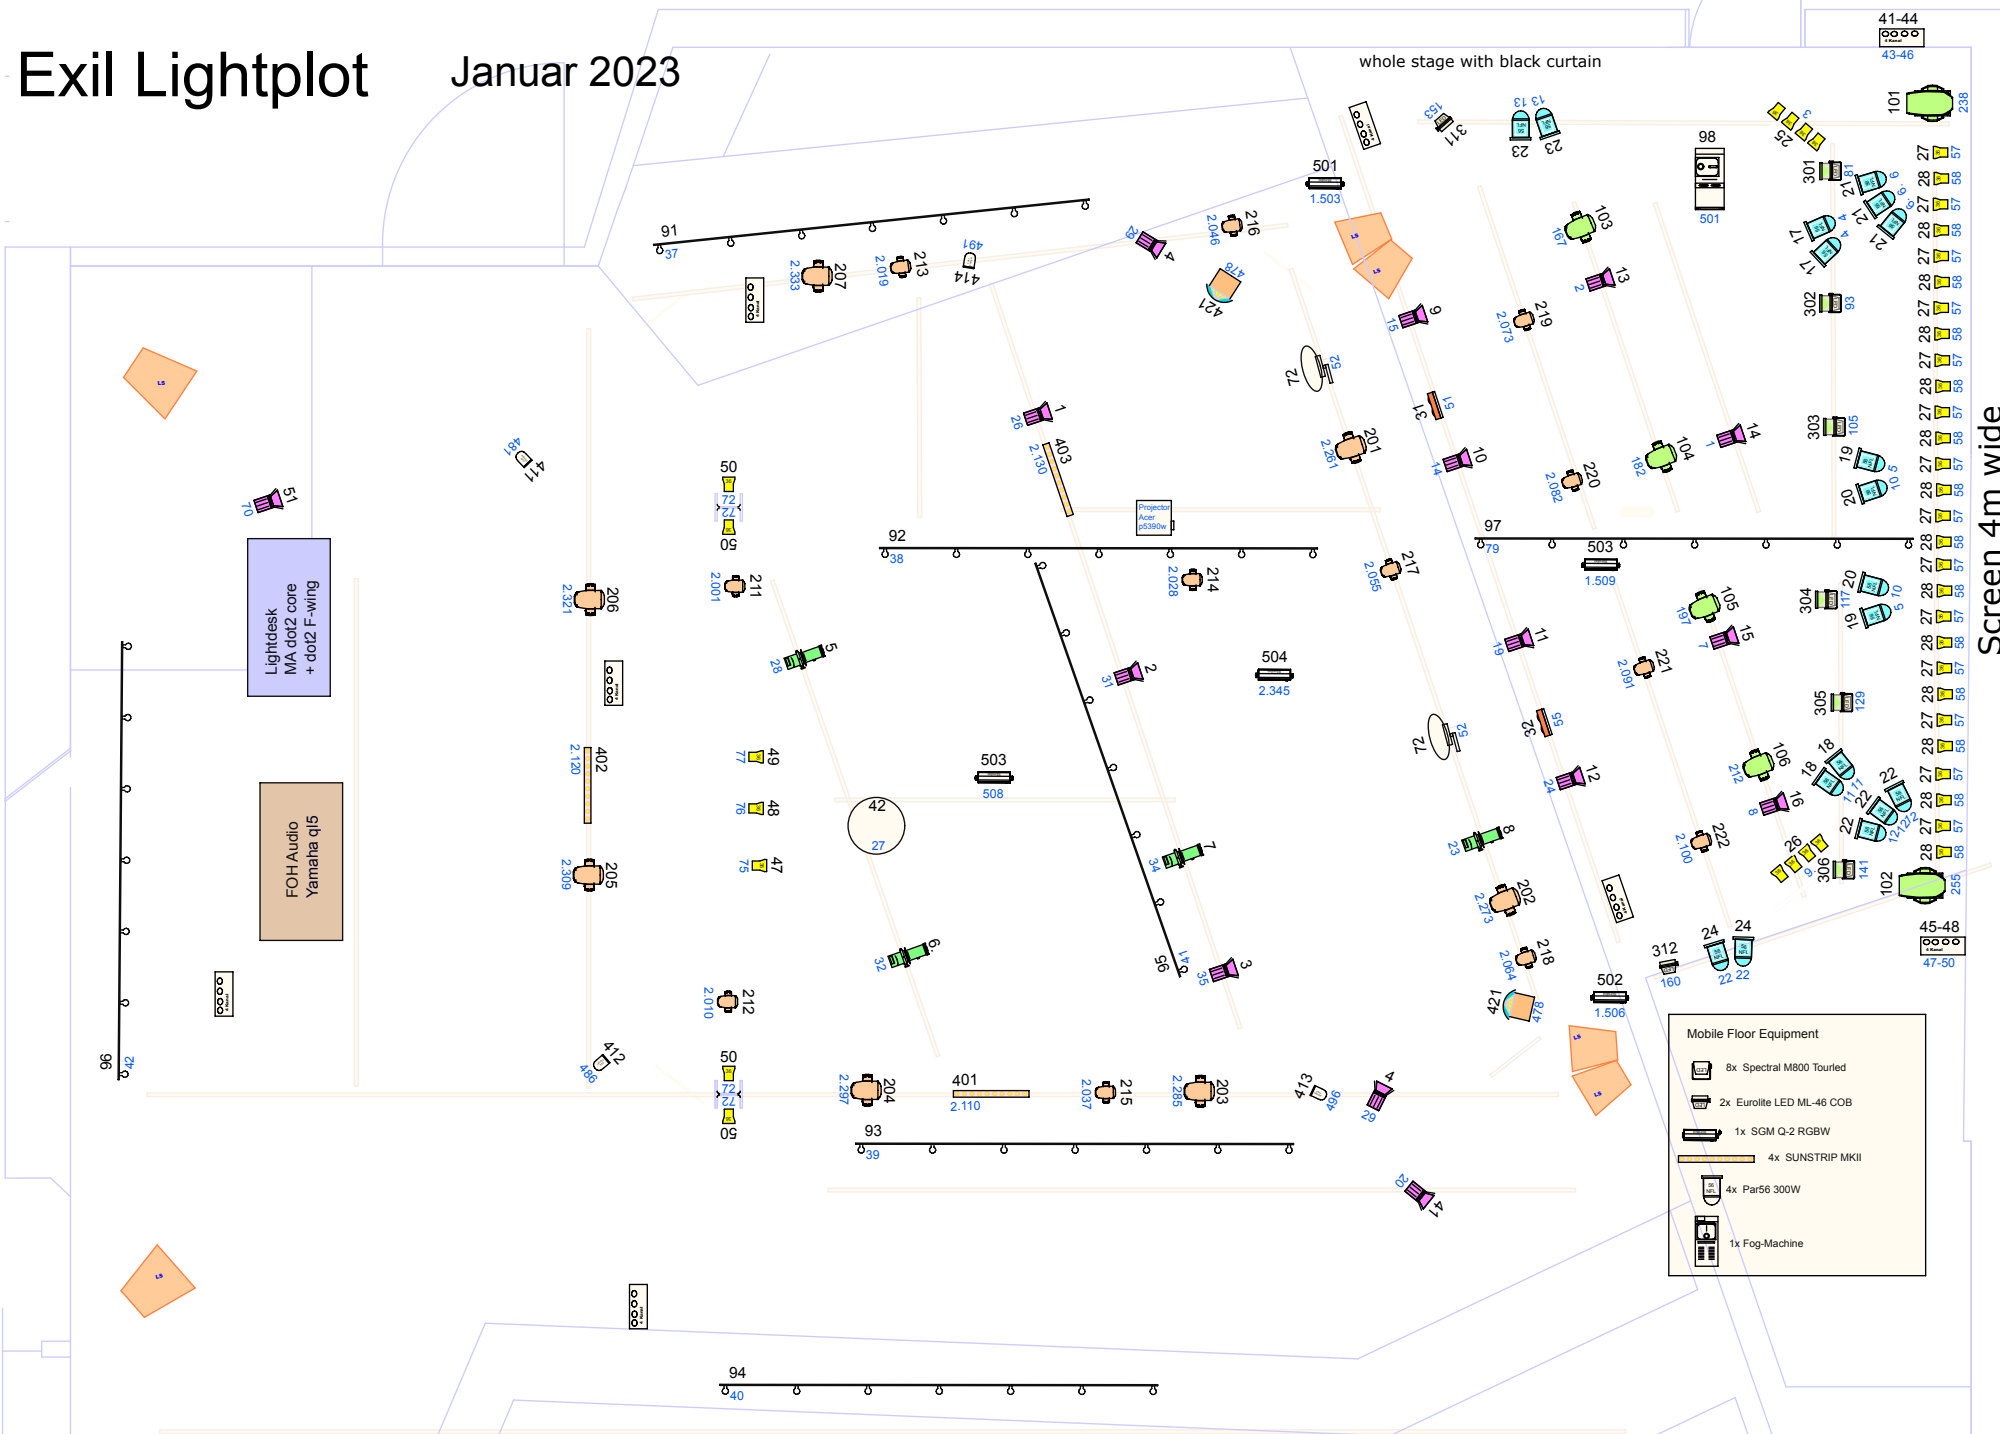

Exil Lightplot

Januar 2023

whole stage with black curtain

41-44
43-46

Screen 4m wide

Lightdesk
MA dot2 core
+ dot2 F-wing

FOH Audio
Yamaha q15

- Mobile Floor Equipment
- 8x Spectral M800 Tourled
 - 2x Eurolite LED ML-46 COB
 - 1x SGM Q-2 RGBW
 - 4x SUNSTRIP MKII
 - 4x Par56 300W
 - 1x Fog-Machine